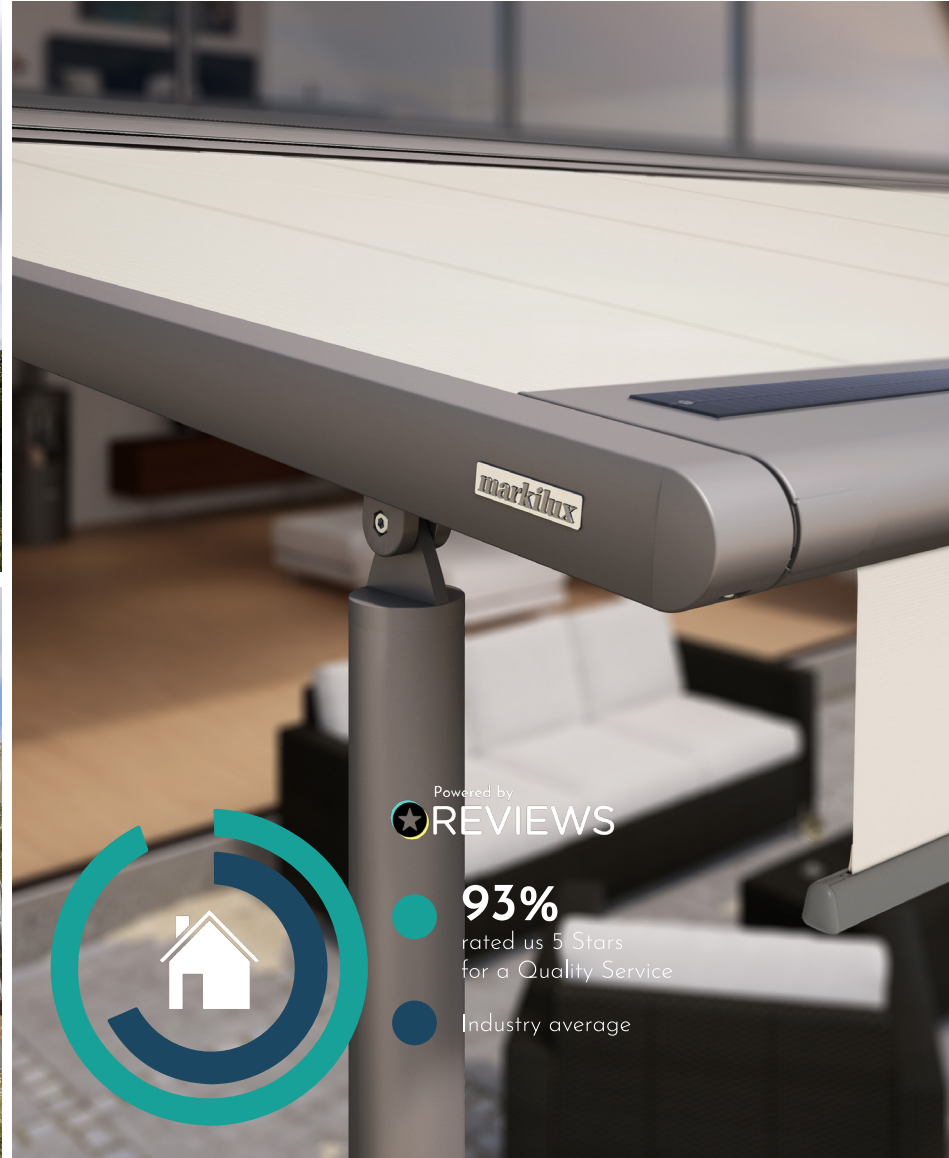

Markilux Pergolas

- Full range of sizes and styles available from Germany's best sun shading brand
- Manual or remote controlled, the products are designed to be practical and easy to use
- Choose from many different coloured, weather-resistant and self-cleaning fabrics
- Complete your perfect outdoor set-up with lighting, heating and even built-in speakers
- All Awnings come with Markilux's 5 year guarantee and SWR's guarantee for peace of mind