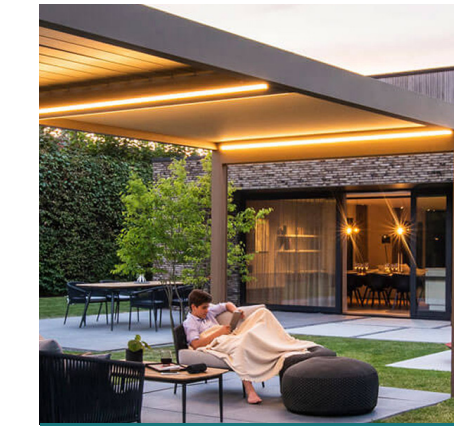

Optional Extras - Your Renson is amazing as it is but you can make it even better. Choose from heating elements, LED lighting, speakers, sliding doors and more to turn your outdoor shelter into a true extension of your home.