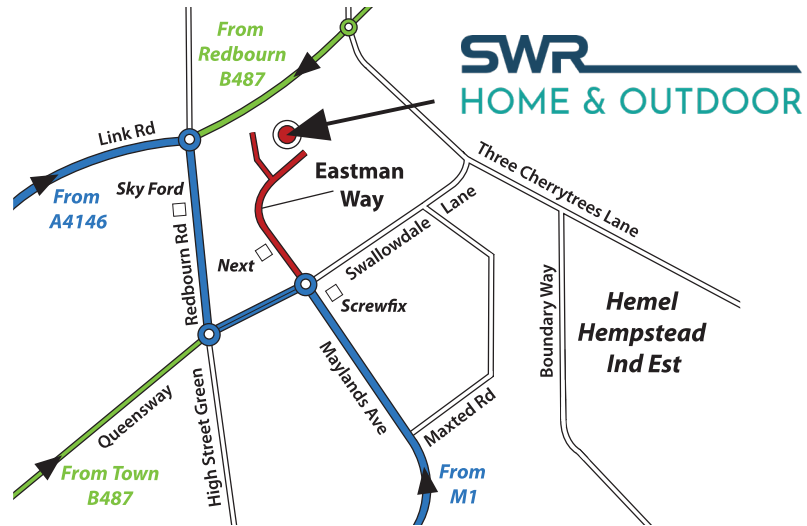

Get In Touch

01442 210741

www.homeandoutdoor.co.uk

sales@homeandoutdoor.co.uk

Connect With Us

www.facebook.com/swrhomeandoutdoor

www.instagram.com/swr_homeandoutdoor

Our Services

- Visualisations
- Double Garage Conversions
- Garage Automation
- Survey
- Installation
- Repairs

Finding Our Showroom

SWR Ltd, Unit 2-4 Eastman Way, Hemel Hempstead
Hertfordshire, HP2 7DU

Opening Times

Monday - Friday 9:00 - 16:30 | Saturday 10:00 - 15:00

WE GO BEYOND
TO HELP CREATE
YOUR DREAM HOME