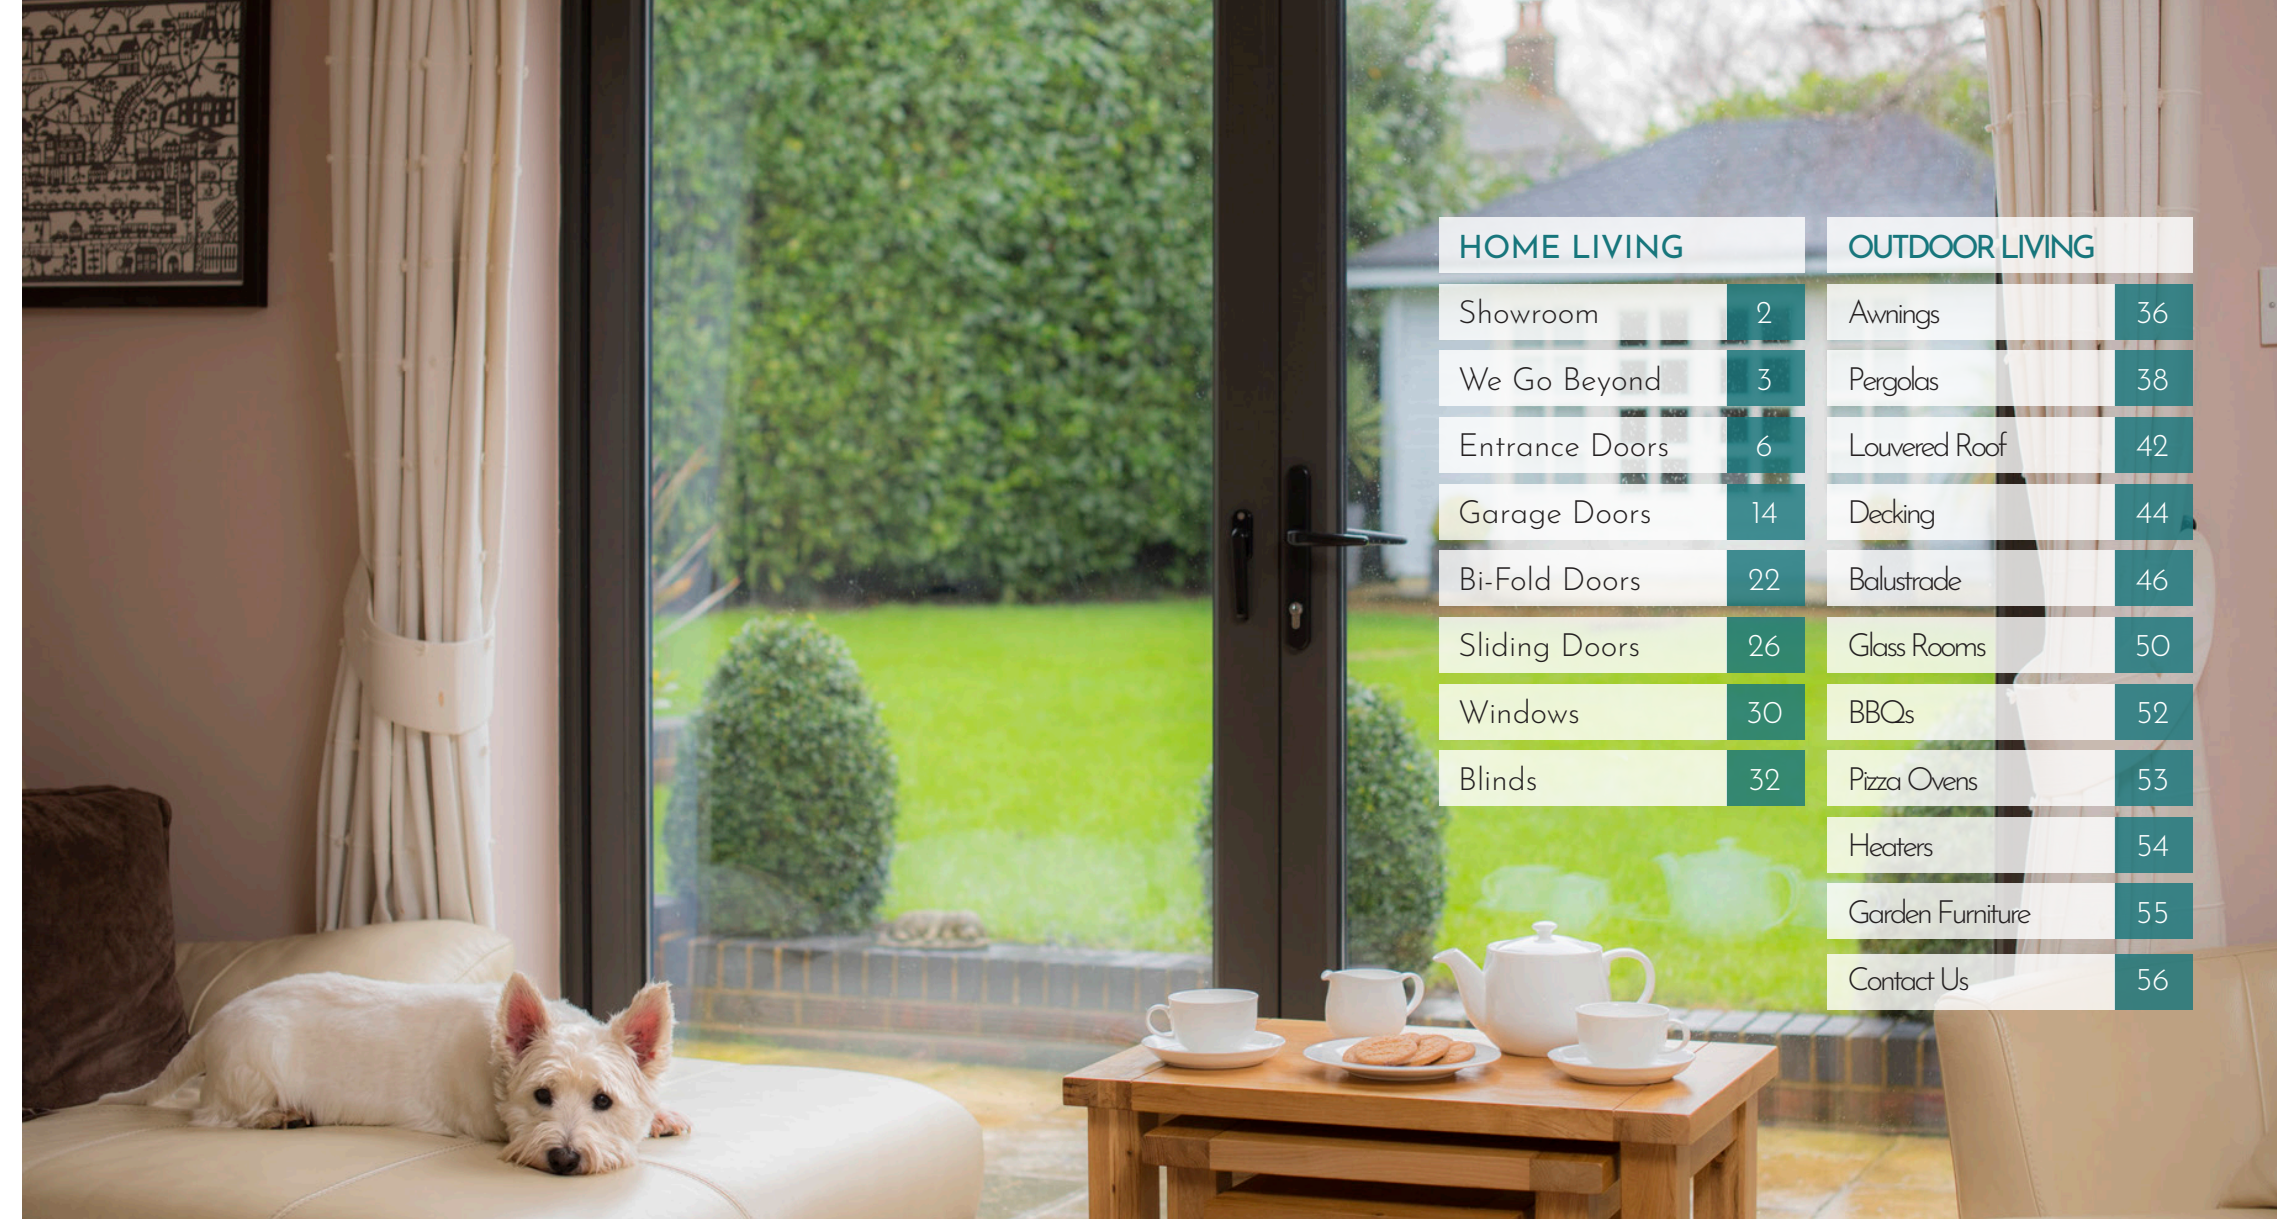

[sales@homeandoutdoor.co.uk](mailto:sales@homeandoutdoor.co.uk)

01442 210741

Units 2-4 Eastman Way,  
Hemel Hempstead, Hertfordshire, HP2 7DU

HOME LIVING		OUTDOOR LIVING	
Showroom	2	Awnings	36
We Go Beyond	3	Pergolas	38
Entrance Doors	6	Louvered Roof	42
Garage Doors	14	Decking	44
Bi-Fold Doors	22	Balustrade	46
Sliding Doors	26	Glass Rooms	50
Windows	30	BBQs	52
Blinds	32	Pizza Ovens	53
		Heaters	54
		Garden Furniture	55
		Contact Us	56