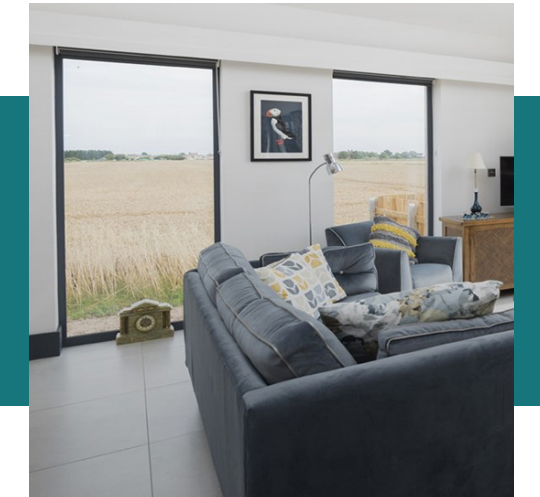

Origin Windows

We are proud to be an official supplier and installer of Origin Windows - a range of aluminium window frames tailored to your exact requirements.

Why choose aluminium? Simple, it's the ideal material for window frames. Aluminium has low density so is sturdy yet slim for an appealing look. The end result is unrivalled durability to withstand the harshest weather.