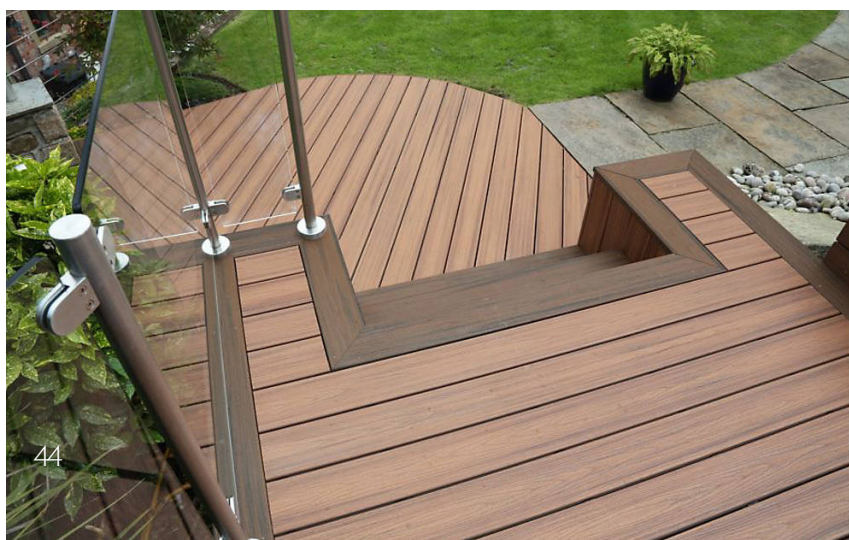

Trex Decking

Trex Transcend Decking combines form and function for low maintenance composite decks with the appearance of natural timber.

Made with minimal upkeep in mind, it's easy to keep your Transcend Decking beautiful for years to come.

- Fade-resistant colours mimic the look of natural timber with none of the upkeep
- Outstanding durability and low maintenance
- No fading, staining, rotting
- Will never need painting, oiling or staining
- Trex composite materials are made of 95% recycled sawdust and plastic packaging

Enduring Beauty

Choose from six rich, lasting colours and a natural-looking timber grain. Trex Transcend Decking also has two distinct styles: premium tropical colours or classic earth tones. Finally, pair with Trex Signature Railing for unmatched design possibilities.

Blending innovation with
environmental responsibility