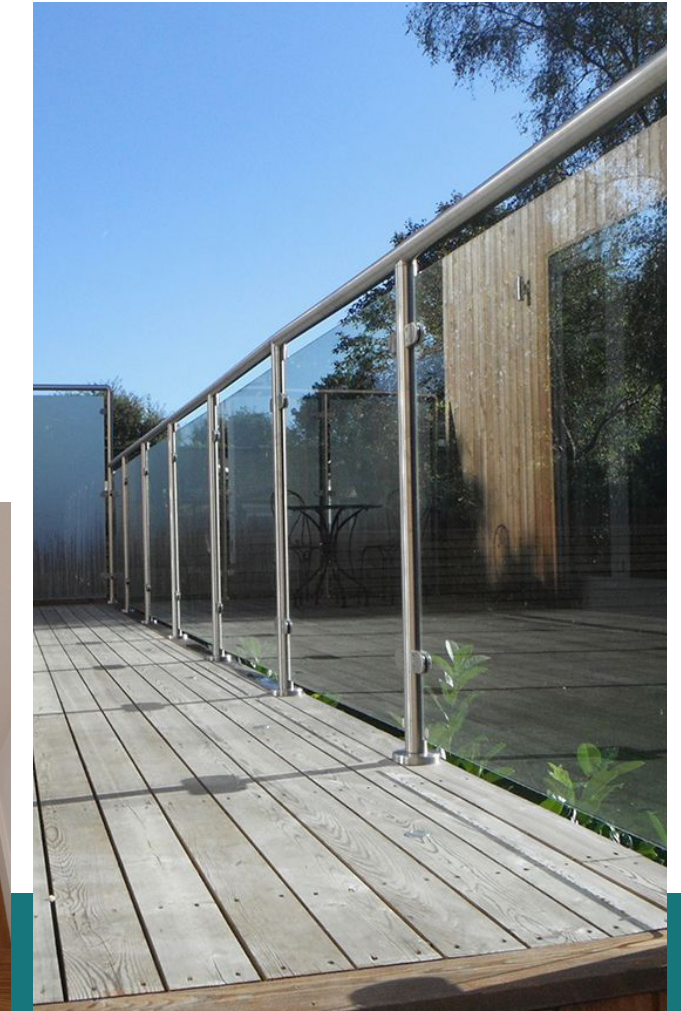

Modular Balustrade Systems

When it comes to building a round modular balustrade system, we have an exhaustive list of components to pick from. All products are made of AISI 304 and AISI 316 grade stainless steel in 42.4mm and 48.3mm diameter round tube.

Choose satin or polished finishes and build the ideal balustrade system for your property. We can even discuss the type of glass you need whether it's toughened, heat soaked or laminated.

Buy glass modular components individually from our E-Commerce store or as complete systems ready for install. Contact our team for more information.