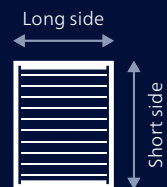

Long side = louvres behind each other
Short side = louvres next to each other