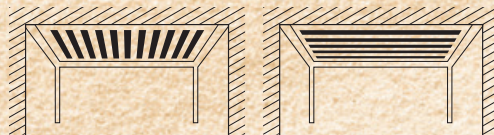

Variable louvre alignment

Alignment of the louvres towards the building is normally variable. Depending on the position, they influence shadow casting and light exposure. Your weinor retailer is happy to advise you when selecting appropriate louvre alignment.

Line of vision: from inside to outside