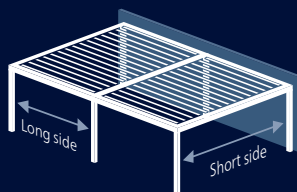

Long side = louvres behind each other
Short side = louvres next to each other

Coupling in longitudinal direction
(constructions next to each other on the wall) max. 18 metres

Coupling in transverse direction
(constructions face to face on the wall) max. 24 metres