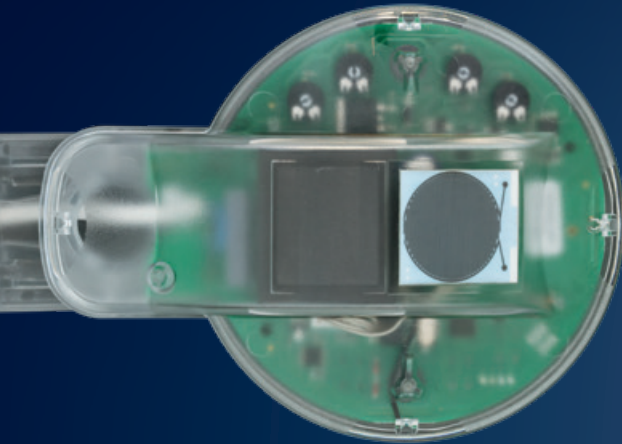

With security Enjoy comfort

With Artares from weinor, you can rely on a louvred roof which meets the highest of requirements. Intelligent sensors, modern control technology and reliable statics leave no wishes open.