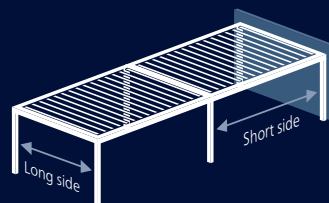

Long side = louvres behind each other
Short side = louvres next to each other

Coupling in longitudinal direction
(constructions next to each other on the wall) max. 18 metres

Coupling in transverse direction
(constructions face to face on the wall) max. 24 metres